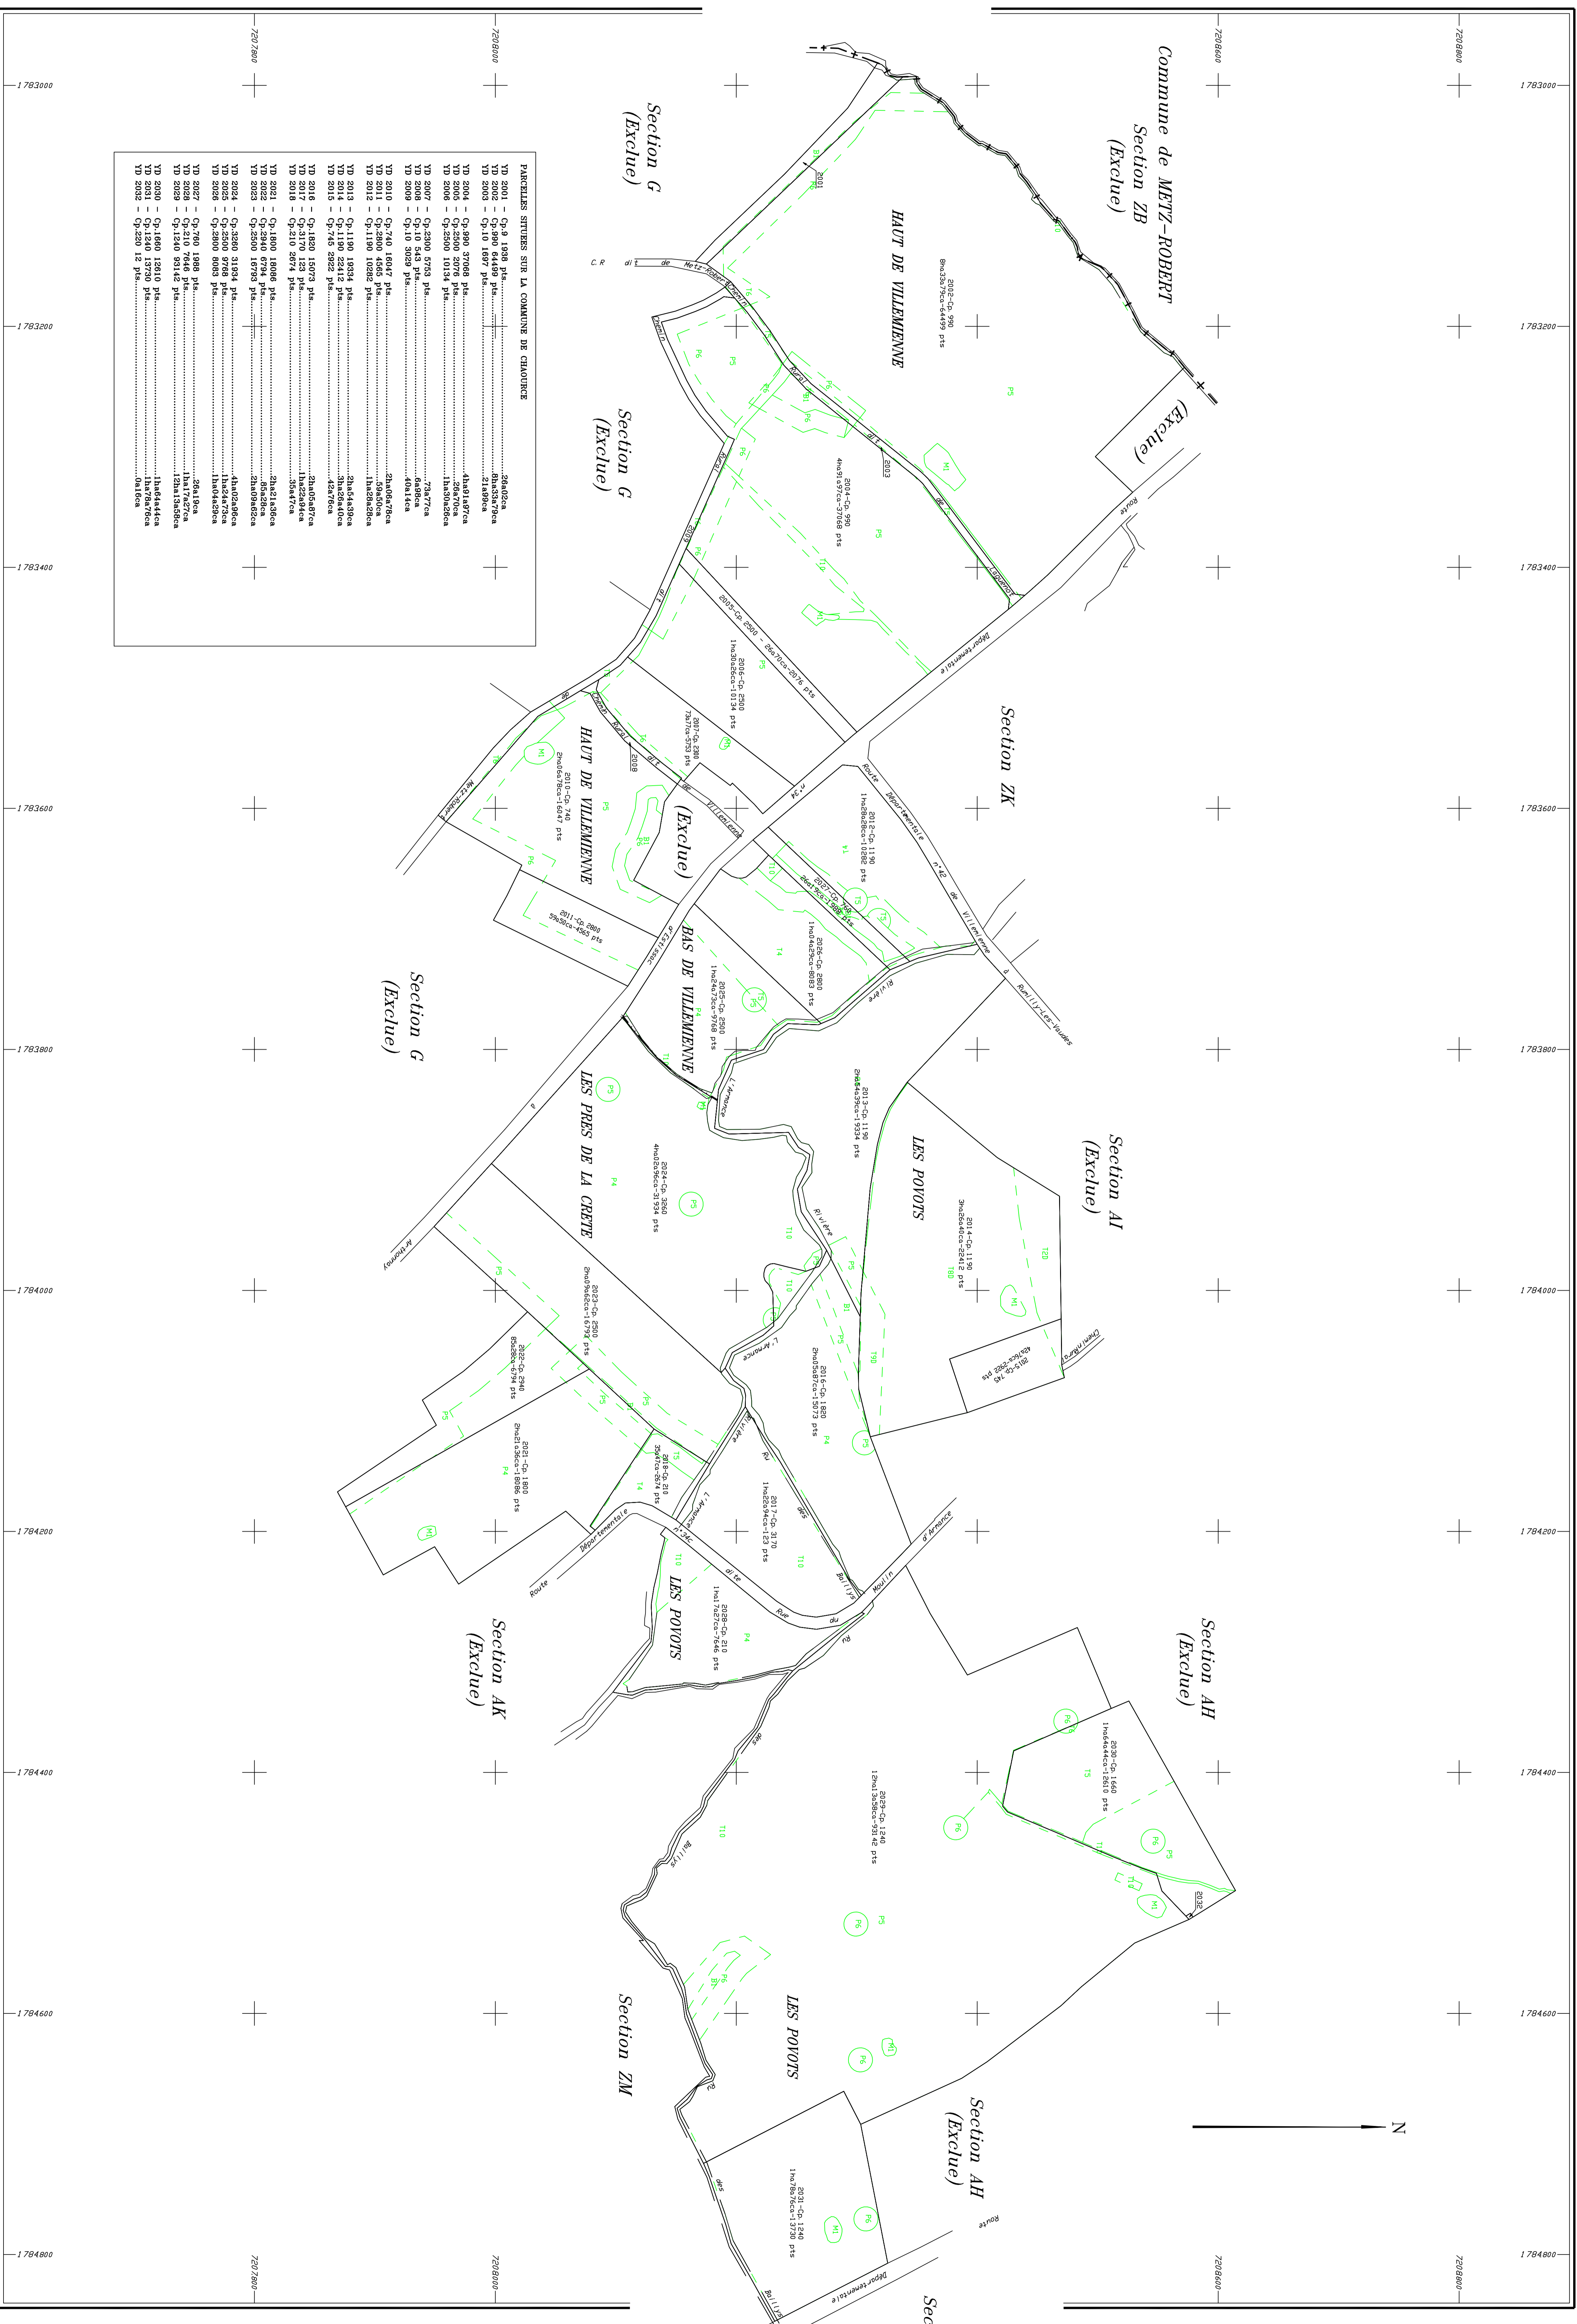

CHAOURCE (Aube)

Section YD

PARCELS SITUES SUR LA COMMUNE DE CHAOURCE

YD 2001	G-2 1838 pts	Shadon
YD 2002	G-2 1838 pts	Shadon
YD 2003	G-10 4697 pts	Shadon
YD 2004	G-2 890 2706 pts	Shadon
YD 2005	G-2 890 2776 pts	Shadon
YD 2006	G-2 890 10134 pts	Shadon
YD 2007	G-2 890 5753 pts	Shadon
YD 2008	G-10 3028 pts	Shadon
YD 2009	G-10 3028 pts	Shadon
YD 2010	G-10 1647 pts	Shadon
YD 2011	G-2 890 4465 pts	Shadon
YD 2012	G-11 80 10282 pts	Shadon
YD 2013	G-11 80 18314 pts	Shadon
YD 2014	G-11 80 18314 pts	Shadon
YD 2015	G-11 80 2822 pts	Shadon
YD 2016	G-11 80 15073 pts	Shadon
YD 2017	G-21 0 2874 pts	Shadon
YD 2018	G-21 0 2874 pts	Shadon
YD 2019	G-21 0 1806 pts	Shadon
YD 2020	G-21 0 31934 pts	Shadon
YD 2021	G-21 0 17702 pts	Shadon
YD 2022	G-21 0 17702 pts	Shadon
YD 2023	G-21 0 17702 pts	Shadon
YD 2024	G-21 0 17702 pts	Shadon
YD 2025	G-21 0 17702 pts	Shadon
YD 2026	G-21 0 17702 pts	Shadon
YD 2027	G-21 0 17702 pts	Shadon
YD 2028	G-21 0 17702 pts	Shadon
YD 2029	G-21 0 17702 pts	Shadon
YD 2030	G-21 0 17702 pts	Shadon
YD 2031	G-21 0 17702 pts	Shadon
YD 2032	G-21 0 17702 pts	Shadon