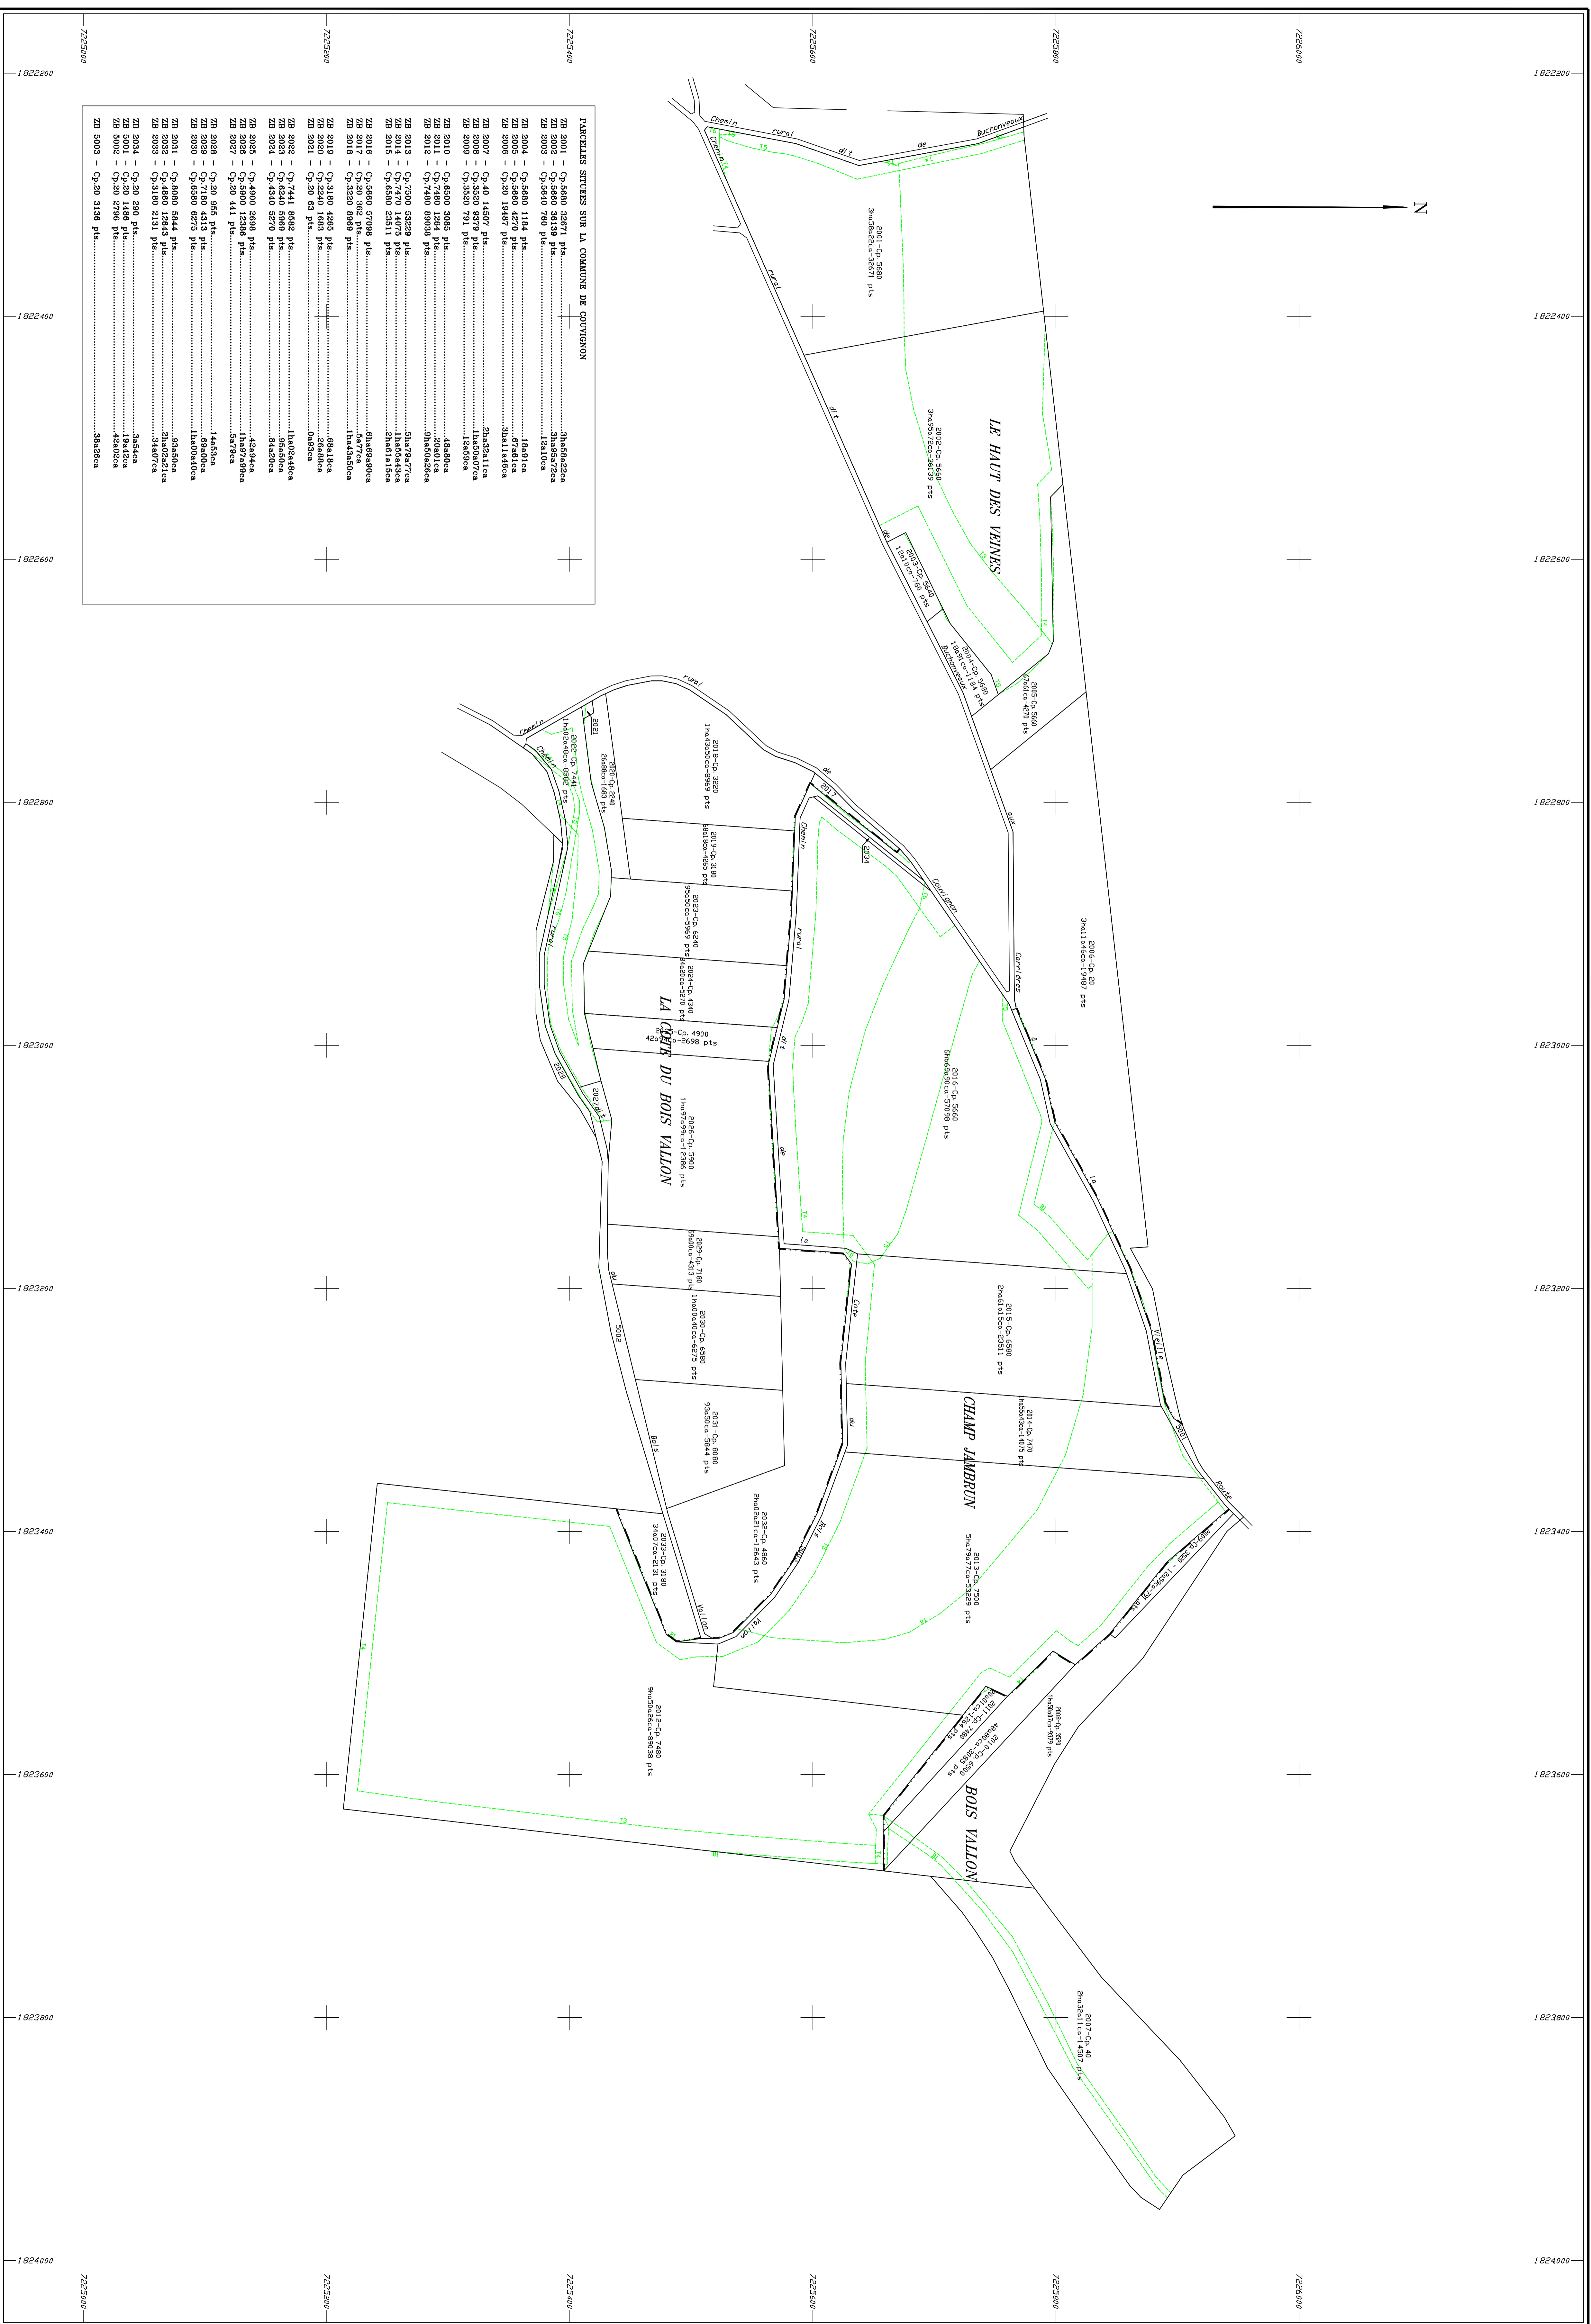

COUVIGNON (Aube)

PARTICULIERS SITUES SUR LA COMMUNE DE COUVIGNON

ZN 2001	-	Co-20 3271	m²	Habitation
ZN 2002	-	Co-20 3213	m²	Habitation
ZN 2003	-	Co-20 700	m²	Prairie
ZN 2004	-	Co-20 1184	m²	Prairie
ZN 2005	-	Co-20 1847	m²	Habitation
ZN 2006	-	Co-20 1847	m²	Habitation
ZN 2007	-	Co-20 1407	m²	Habitation
ZN 2008	-	Co-20 5779	m²	Habitation
ZN 2009	-	Co-20 791	m²	Habitation
ZN 2010	-	Co-20 3083	m²	Habitation
ZN 2011	-	Co-20 5329	m²	Habitation
ZN 2012	-	Co-20 8038	m²	Habitation
ZN 2013	-	Co-20 1407	m²	Habitation
ZN 2014	-	Co-20 1407	m²	Habitation
ZN 2015	-	Co-20 2311	m²	Habitation
ZN 2016	-	Co-20 5708	m²	Habitation
ZN 2017	-	Co-20 869	m²	Habitation
ZN 2018	-	Co-20 1683	m²	Habitation
ZN 2019	-	Co-20 4265	m²	Habitation
ZN 2020	-	Co-20 83	m²	Habitation
ZN 2021	-	Co-20 83	m²	Habitation
ZN 2022	-	Co-20 441	m²	Habitation
ZN 2023	-	Co-20 441	m²	Habitation
ZN 2024	-	Co-20 441	m²	Habitation
ZN 2025	-	Co-20 441	m²	Habitation
ZN 2026	-	Co-20 441	m²	Habitation
ZN 2027	-	Co-20 441	m²	Habitation
ZN 2028	-	Co-20 441	m²	Habitation
ZN 2029	-	Co-20 441	m²	Habitation
ZN 2030	-	Co-20 441	m²	Habitation
ZN 2031	-	Co-20 441	m²	Habitation
ZN 2032	-	Co-20 441	m²	Habitation
ZN 2033	-	Co-20 441	m²	Habitation
ZN 2034	-	Co-20 441	m²	Habitation
ZN 2035	-	Co-20 441	m²	Habitation
ZN 2036	-	Co-20 441	m²	Habitation
ZN 2037	-	Co-20 441	m²	Habitation
ZN 2038	-	Co-20 441	m²	Habitation
ZN 2039	-	Co-20 441	m²	Habitation
ZN 2040	-	Co-20 441	m²	Habitation
ZN 2041	-	Co-20 441	m²	Habitation
ZN 2042	-	Co-20 441	m²	Habitation
ZN 2043	-	Co-20 441	m²	Habitation
ZN 2044	-	Co-20 441	m²	Habitation
ZN 2045	-	Co-20 441	m²	Habitation
ZN 2046	-	Co-20 441	m²	Habitation
ZN 2047	-	Co-20 441	m²	Habitation
ZN 2048	-	Co-20 441	m²	Habitation
ZN 2049	-	Co-20 441	m²	Habitation
ZN 2050	-	Co-20 441	m²	Habitation